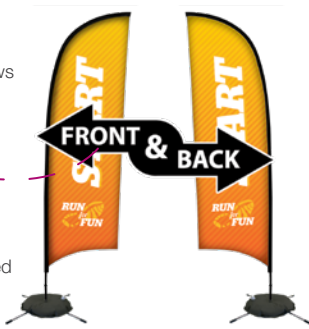

BUYER'S GUIDE TO SAIL SIGNS

*Also Known As: Feather Flags · Flying Banners · Attention Grabbers
Advertising Flags · Flutter Flags · Wind Dancers*

EASY AS 1-2-3!

- 1.** How long will your sail sign be displayed?
- 2.** Do you need a single- or double-sided display?
- 3.** Will you be displaying your sail sign indoors or outdoors?

A loop on the flag attaches to an adjustable hook on the pole.

Flag attaches to a fixed hook using a bungee cord.

Flag attaches to a fixed hook using a bungee cord.

Hardware is covered by a 90-day warranty.

Hardware is covered by a lifetime warranty.

Hardware is covered by a lifetime warranty.

MAXIMIZE YOUR MESSAGE

CUSTOMIZE WITH BASE OPTIONS

Single-Sided

Image printed on one side; reverse image shows through back. Artwork is dye sublimated on super poly knit fabric.

Double-Sided

Image printed correct on both sides using a block-out polyester. Artwork is dye sublimated on block-out polyester.

Kits Include:

Ground spike, cross base with water ballast, or scissor base with water ballast.